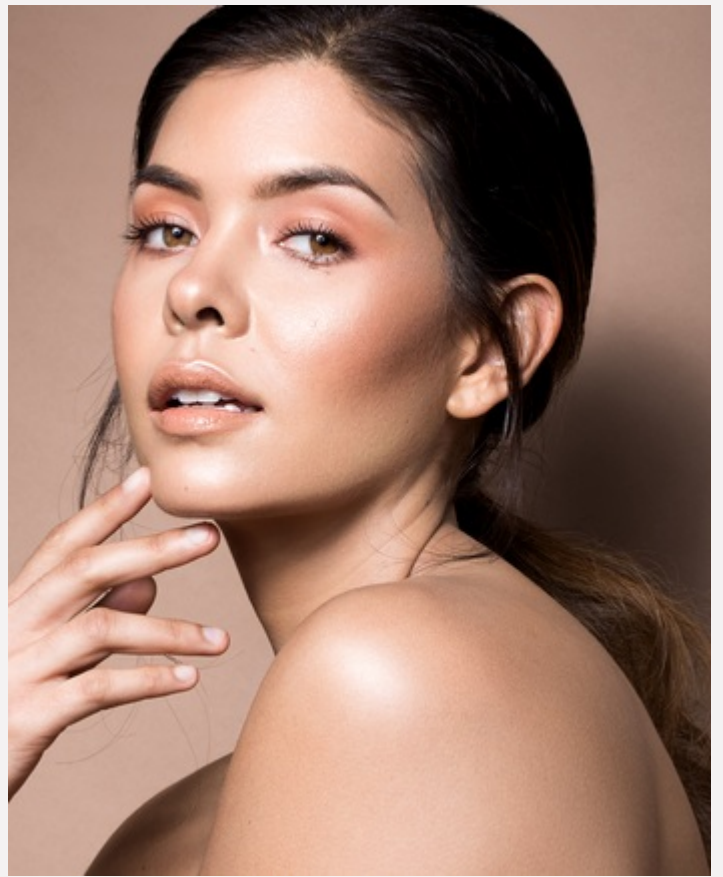

Leah Morris

Height: 5' 8" (172cm) **Waist:** 24.5" (62cm) **Bust:** 32" (81.28cm)

Shoe Size: 8 **Eye Color:** Hazel **Hair Color:** Brown **Cup Size:** B

Leah Morris

Height: 5' 8" (172cm) **Waist:** 24.5" (62cm) **Bust:** 32" (81.28cm) **Shoe Size:** 8 **Eye Color:** Hazel **Hair Color:** Brown **Cup Size:** B