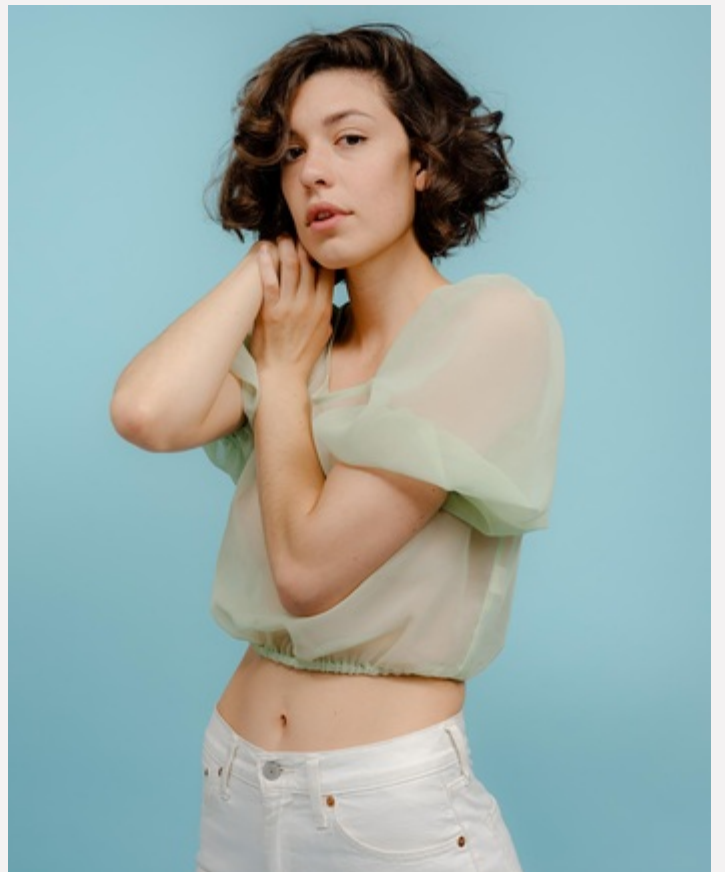

Devan Ponce

Height: 5' 8.5" (174cm) **Waist:** 25.5" (65cm) **Hips:** 38" (96.52cm) **Bust:** 32" (81.28cm) **Inseam:** 30" (76.20cm) **Shoe Size:** 9 **Eye Color:** Brown
Hair Color: Brown **Cup Size:** B

932 Parker St. #3 Berkeley, CA 94710

Devan Ponce

Height: 5' 8.5" (174cm) **Waist:** 25.5" (65cm) **Hips:** 38" (96.52cm) **Bust:** 32" (81.28cm) **Inseam:** 30" (76.20cm)
Shoe Size: 9 **Eye Color:** Brown **Hair Color:** Brown **Cup Size:** B