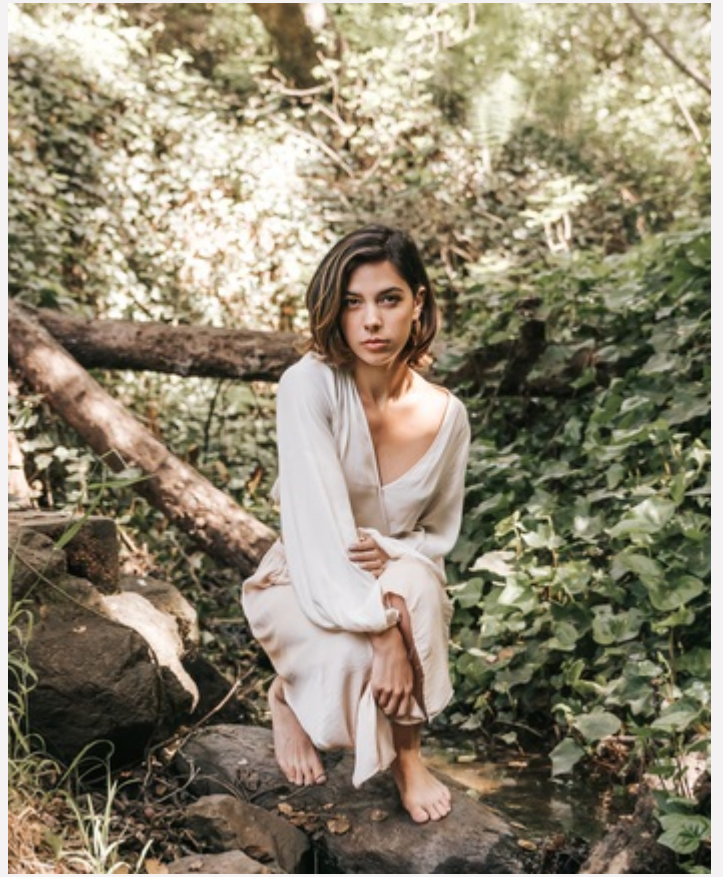

Allegra Robertshaw

Height: 5' 2" (157cm) **Waist:** 24" (60.96cm) **Hips:** 31" (78.74cm) **Bust:** 31" (78.74cm) **Inseam:** 24" (60.96cm) **Shoe Size:** 7 **Eye Color:** Hazel
Cup Size: C

Allegra Robertshaw

Height: 5' 2" (157cm) **Waist:** 24" (60.96cm) **Hips:** 31" (78.74cm) **Bust:** 31" (78.74cm) **Inseam:** 24" (60.96cm)
Shoe Size: 7 **Eye Color:** Hazel **Cup Size:** C

932 Parker St. #3 Berkeley, CA 94710